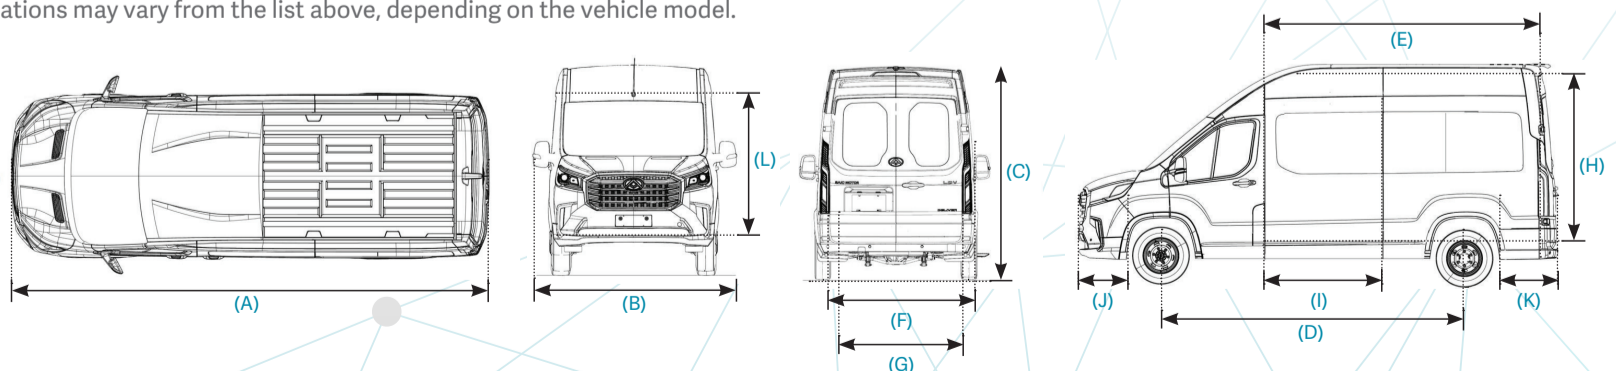

Standard specifications may vary from the list above, depending on the vehicle model.